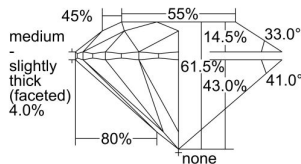

GIA®

FACSIMILE

GIA REPORT 6492704073

Verify this report at GIA.edu

GIA NATURAL DIAMOND DOSSIER®

June 20, 2024
GIA Report Number **6492704073**
Shape and Cutting Style ..... **Round Brilliant**
Measurements ..... **4.31 - 4.34 x 2.66 mm**

GRADING RESULTS

Carat Weight ..... **0.30 carat**
Color Grade ..... **I**
Clarity Grade **S11**
Cut Grade ..... **Excellent**

ADDITIONAL GRADING INFORMATION

Polish ..... **Excellent**
Symmetry ..... **Excellent**
Fluorescence ..... **None**
Clarity Characteristics ..... **Feather, Crystal**
Inscription(s): **GIA 6492704073**

PROPORTIONS

Profile to actual proportions

GRADING SCALES

GIA COLOR SCALE	GIA CLARITY SCALE	GIA CUT SCALE	
D	FLAWLESS	EXCELLENT	
E	INTERNALLY FLAWLESS		
F		VVS₁	VERY GOOD
G	VVS₂		
H	VS₁	GOOD	
I	VS₂		
J	S1₁	FAIR	
K	S1₂		
L	I₁	POOR	
M	I₂		
N	I₃		
O			
P			
Q			
R			
S			
T			
U			
V			
W			
X			
Y			
Z