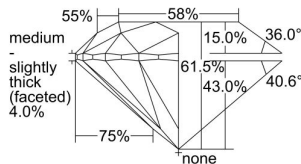

GIA®

FACSIMILE

GIA REPORT 6492704835

Verify this report at GIA.edu

GIA NATURAL DIAMOND DOSSIER®

June 24, 2024
GIA Report Number **6492704835**
Shape and Cutting Style ..... **Round Brilliant**
Measurements ..... **4.30 - 4.32 x 2.65 mm**

GRADING RESULTS

Carat Weight ..... **0.30 carat**
Color Grade ..... **I**
Clarity Grade **VS2**
Cut Grade ..... **Excellent**

ADDITIONAL GRADING INFORMATION

Polish ..... **Excellent**
Symmetry ..... **Excellent**
Fluorescence ..... **Faint**
Clarity Characteristics..... **Crystal, Cloud, Feather**
Inscription(s): **GIA 6492704835**

PROPORTIONS

Profile to actual proportions

GRADING SCALES

GIA COLOR SCALE	GIA CLARITY SCALE	GIA CUT SCALE	
D	FLAWLESS	EXCELLENT	
E	INTERNALLY FLAWLESS		
F		VVS₁	VERY GOOD
G	VVS₂		
H	VS₁	GOOD	
I	VS₂		
J	SI₁	FAIR	
K	SI₂		
L	I₁	POOR	
M	I₂		
N	I₃		
O			
P			
Q			
R			
S			
T			
U			
V			
W			
X			
Y			
Z