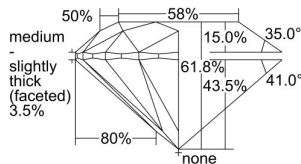

GIA®

FACSIMILE

GIA REPORT 6492705188

Verify this report at GIA.edu

GIA NATURAL DIAMOND DOSSIER®

June 21, 2024
GIA Report Number **6492705188**
Shape and Cutting Style ..... **Round Brilliant**
Measurements ..... **4.44 - 4.46 x 2.75 mm**

GRADING RESULTS

Carat Weight ..... **0.33 carat**
Color Grade ..... **G**
Clarity Grade **S12**
Cut Grade ..... **Excellent**

ADDITIONAL GRADING INFORMATION

Polish ..... **Excellent**
Symmetry ..... **Excellent**
Fluorescence ..... **Faint**
Clarity Characteristics..... **Cloud, Crystal, Feather**
Inscription(s): **GIA 6492705188**

PROPORTIONS

Profile to actual proportions

GRADING SCALES

GIA COLOR SCALE	GIA CLARITY SCALE	GIA CUT SCALE	
D	FLAWLESS	EXCELLENT	
E	INTERNALLY FLAWLESS		
F		VVS₁	VERY GOOD
G	VVS₂		
H	VS₁	GOOD	
I	VS₂		
J	S1₁	FAIR	
K	S1₂		
L	I₁	POOR	
M	I₂		
N	I₃		
O			
P			
Q			
R			
S			
T			
U			
V			
W			
X			
Y			
Z