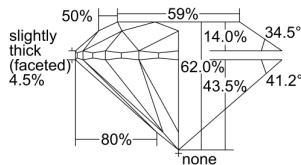

GIA®

FACSIMILE

GIA REPORT 6492711387

Verify this report at GIA.edu

GIA NATURAL DIAMOND DOSSIER®

June 21, 2024
GIA Report Number **6492711387**
Shape and Cutting Style ..... **Round Brilliant**
Measurements ..... **5.63 - 5.68 x 3.51 mm**

GRADING RESULTS

Carat Weight ..... **0.70 carat**
Color Grade ..... **F**
Clarity Grade **S12**
Cut Grade ..... **Excellent**

ADDITIONAL GRADING INFORMATION

Polish ..... **Excellent**
Symmetry ..... **Excellent**
Fluorescence ..... **None**
Clarity Characteristics..... **Cloud, Crystal**
Inscription(s): **GIA 6492711387**

PROPORTIONS

GRADING SCALES

GIA COLOR SCALE	GIA CLARITY SCALE	GIA CUT SCALE	
D	FLAWLESS	EXCELLENT	
E	INTERNALLY FLAWLESS		
F		VVS₁	VERY GOOD
G	VVS₂		
H	VS₁	GOOD	
I	VS₂		
J	S1₁	FAIR	
K	S1₂		
L	I₁	POOR	
M	I₂		
N	I₃		
O			
P			
Q			
R			
S			
T			
U			
V			
W			
X			
Y			
Z