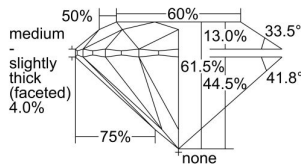

GIA®

FACSIMILE

GIA REPORT 6492716588

Verify this report at GIA.edu

GIA NATURAL DIAMOND DOSSIER®

June 22, 2024
GIA Report Number **6492716588**
Shape and Cutting Style ..... **Round Brilliant**
Measurements ..... **4.78 - 4.80 x 2.95 mm**

GRADING RESULTS

Carat Weight ..... **0.41 carat**
Color Grade ..... **D**
Clarity Grade **VS2**
Cut Grade ..... **Excellent**

ADDITIONAL GRADING INFORMATION

Polish ..... **Excellent**
Symmetry ..... **Excellent**
Fluorescence ..... **None**
Clarity Characteristics..... **Cloud, Crystal**
Inscription(s): **GIA 6492716588**

PROPORTIONS

Profile to actual proportions

GRADING SCALES

GIA COLOR SCALE	GIA CLARITY SCALE	GIA CUT SCALE
D	FLAWLESS	EXCELLENT
E	INTERNALLY FLAWLESS	
F	VVS₁	VERY GOOD
G		
H	VS₁	GOOD
I		
J	VS₂	FAIR
K		
L	SI₁	POOR
M		
N	I₁	
O		
P	I₂	
Q		
R	I₃	
S		
T		
U		
V		
W		
X		
Y		
Z