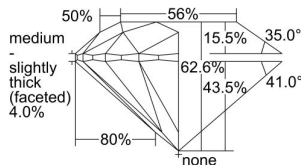

GIA®

FACSIMILE

GIA REPORT 6492717581

Verify this report at GIA.edu

GIA NATURAL DIAMOND DOSSIER®

June 24, 2024
GIA Report Number **6492717581**
Shape and Cutting Style ..... **Round Brilliant**
Measurements ..... **5.08 - 5.11 x 3.19 mm**

GRADING RESULTS

Carat Weight ..... **0.51 carat**
Color Grade ..... **H**
Clarity Grade **S11**
Cut Grade ..... **Excellent**

ADDITIONAL GRADING INFORMATION

Polish ..... **Excellent**
Symmetry ..... **Excellent**
Fluorescence ..... **None**
Clarity Characteristics..... **Cloud, Crystal**
Inscription(s): **GIA 6492717581**

PROPORTIONS

Profile to actual proportions