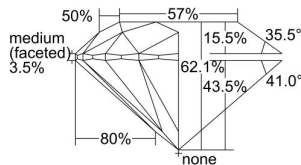

GIA®

FACSIMILE

GIA REPORT 6492718208

Verify this report at GIA.edu

GIA NATURAL DIAMOND DOSSIER®

June 20, 2024
GIA Report Number **6492718208**
Shape and Cutting Style ..... **Round Brilliant**
Measurements ..... **4.41 - 4.44 x 2.75 mm**

GRADING RESULTS

Carat Weight ..... **0.33 carat**
Color Grade ..... **F**
Clarity Grade **S11**
Cut Grade ..... **Excellent**

ADDITIONAL GRADING INFORMATION

Polish ..... **Very Good**
Symmetry ..... **Excellent**
Fluorescence ..... **None**
Clarity Characteristics..... **Cloud, Crystal**
Inscription(s): **GIA 6492718208**

PROPORTIONS

Profile to actual proportions

GRADING SCALES

GIA COLOR SCALE	GIA CLARITY SCALE	GIA CUT SCALE	
D	FLAWLESS	EXCELLENT	
E	INTERNALLY FLAWLESS		
F		VVS₁	VERY GOOD
G	VVS₂		
H	VS₁	GOOD	
I	VS₂		
J	S1₁	FAIR	
K	S1₂		
L	I₁	POOR	
M	I₂		
N	I₃		
O			
P			
Q			
R			
S			
T			
U			
V			
W			
X			
Y			
Z