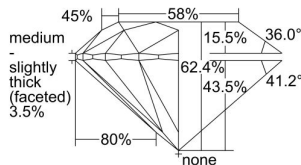

GIA®

FACSIMILE

GIA REPORT 6492719221

Verify this report at GIA.edu

GIA NATURAL DIAMOND DOSSIER®

June 21, 2024
GIA Report Number **6492719221**
Shape and Cutting Style ..... **Round Brilliant**
Measurements ..... **4.49 - 4.52 x 2.81 mm**

GRADING RESULTS

Carat Weight ..... **0.35 carat**
Color Grade ..... **G**
Clarity Grade **VS2**
Cut Grade ..... **Excellent**

ADDITIONAL GRADING INFORMATION

Polish ..... **Excellent**
Symmetry ..... **Excellent**
Fluorescence ..... **Faint**
Clarity Characteristics ..... **Crystal**
Inscription(s): **GIA 6492719221**

PROPORTIONS

Profile to actual proportions

GRADING SCALES

GIA COLOR SCALE	GIA CLARITY SCALE	GIA CUT SCALE
COLOURLESS	FLAWLESS	EXCELLENT
D	INTERNALLY FLAWLESS	
E	VVS₁	VERY GOOD
F		
G	VS₁	GOOD
H		
I	VS₂	FAIR
J		
K	SI₁	POOR
L		
M	I₁	
N		
O	I₂	
P		
Q	I₃	
R		
S		
T		
U		
V		
W		
X		
Y		
Z