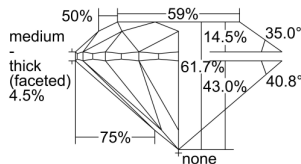

GIA®

FACSIMILE

GIA REPORT 6492719384

Verify this report at GIA.edu

GIA NATURAL DIAMOND DOSSIER®

June 25, 2024
GIA Report Number **6492719384**
Shape and Cutting Style ..... **Round Brilliant**
Measurements ..... **4.66 - 4.72 x 2.90 mm**

GRADING RESULTS

Carat Weight ..... **0.40 carat**
Color Grade ..... **G**
Clarity Grade **VVS2**
Cut Grade ..... **Very Good**

ADDITIONAL GRADING INFORMATION

Polish ..... **Very Good**
Symmetry ..... **Very Good**
Fluorescence ..... **Faint**
Clarity Characteristics. **Cloud, Pinpoint, Indented Natural, Natural**
Inscription(s): **GIA 6492719384**

PROPORTIONS

Profile to actual proportions

GRADING SCALES

GIA COLOR SCALE	GIA CLARITY SCALE	GIA CUT SCALE	
D	FLAWLESS	EXCELLENT	
E	INTERNALLY FLAWLESS		
F		VVS₁	VERY GOOD
G	VVS₂		
H	VS₁	GOOD	
I	VS₂		
J	SI₁	FAIR	
K	SI₂		
L	I₁	POOR	
M			
N	I₂		
O			
P	I₃		
Q			
R			
S			
T			
U			
V			
W			
X			
Y			
Z