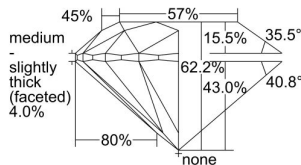

GIA®

FACSIMILE

GIA REPORT 6492719678

Verify this report at GIA.edu

GIA NATURAL DIAMOND DOSSIER®

June 21, 2024
GIA Report Number **6492719678**
Shape and Cutting Style ..... **Round Brilliant**
Measurements ..... **5.36 - 5.40 x 3.35 mm**

GRADING RESULTS

Carat Weight ..... **0.60 carat**
Color Grade ..... **F**
Clarity Grade **VS1**
Cut Grade ..... **Excellent**

ADDITIONAL GRADING INFORMATION

Polish ..... **Excellent**
Symmetry ..... **Excellent**
Fluorescence ..... **Faint**
Clarity Characteristics..... **Feather, Needle, Pinpoint**
Inscription(s): **GIA 6492719678**

PROPORTIONS

Profile to actual proportions