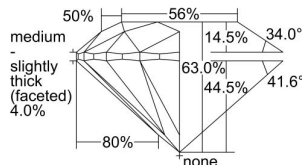

GIA®

FACSIMILE

GIA REPORT 6492719681

Verify this report at GIA.edu

GIA NATURAL DIAMOND DOSSIER®

June 21, 2024
GIA Report Number **6492719681**
Shape and Cutting Style ..... **Round Brilliant**
Measurements ..... **4.38 - 4.41 x 2.77 mm**

GRADING RESULTS

Carat Weight ..... **0.32 carat**
Color Grade ..... **I**
Clarity Grade **S11**
Cut Grade ..... **Excellent**

ADDITIONAL GRADING INFORMATION

Polish ..... **Excellent**
Symmetry ..... **Excellent**
Fluorescence ..... **None**
Clarity Characteristics..... **Crystal, Cloud**
Inscription(s): **GIA 6492719681**

PROPORTIONS

Profile to actual proportions

GRADING SCALES

GIA COLOR SCALE	GIA CLARITY SCALE	GIA CUT SCALE	
D	FLAWLESS	EXCELLENT	
E	INTERNALLY FLAWLESS		
F		VVS₁	VERY GOOD
G	VVS₂		
H	VS₁	GOOD	
I	VS₂		
J	S1₁	FAIR	
K	S1₂		
L	I₁	POOR	
M	I₂		
N	I₃		
O			
P			
Q			
R			
S			
T			
U			
V			
W			
X			
Y			
Z