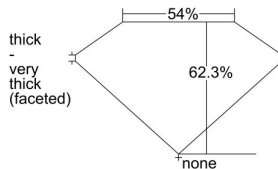

GIA®

FACSIMILE

GIA REPORT 6492721446

Verify this report at GIA.edu

GIA NATURAL DIAMOND DOSSIER®

June 24, 2024
GIA Report Number **6492721446**
Shape and Cutting Style ..... **Marquise Brilliant**
Measurements ..... **8.37 x 3.91 x 2.44 mm**

GRADING RESULTS

Carat Weight ..... **0.46 carat**
Color Grade ..... **D**
Clarity Grade **S12**

ADDITIONAL GRADING INFORMATION

Polish ..... **Excellent**
Symmetry ..... **Very Good**
Fluorescence ..... **Faint**
Clarity Characteristics ..... **Feather**
Inscription(s): **GIA 6492721446**

PROPORTIONS

Profile not to actual proportions

GRADING SCALES

GIA COLOR SCALE		GIA CLARITY SCALE			
COLORLESS	D	VERY VERY SLIGHTLY INCLUDED	FLAWLESS		
	E		INTERNALLY FLAWLESS		
	F	VERY SLIGHTLY INCLUDED	VVS₁		
	G		VVS₂		
	H		VS₁		
	NEAR COLORLESS	I	SLIGHTLY INCLUDED	VS₂	
		J		S1₁	
		FAINT	K	INCLUDED	S1₂
			L		I₁
			M		I₂
VERT LIGHT	N	INCLUDED	I₃		
	O				
	P				
	Q				
	R				
	S				
	T				
LIGHT	U				
	V				
	W				
	X				
Y					
Z