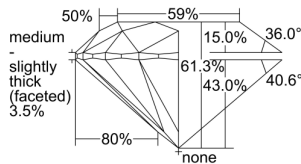

GIA®

FACSIMILE

GIA REPORT 6492721496

Verify this report at GIA.edu

GIA NATURAL DIAMOND DOSSIER®

June 21, 2024
GIA Report Number **6492721496**
Shape and Cutting Style ..... **Round Brilliant**
Measurements ..... **5.38 - 5.42 x 3.31 mm**

GRADING RESULTS

Carat Weight ..... **0.60 carat**
Color Grade ..... **K**
Clarity Grade **VVS1**
Cut Grade ..... **Excellent**

ADDITIONAL GRADING INFORMATION

Polish ..... **Excellent**
Symmetry ..... **Excellent**
Fluorescence ..... **None**
Clarity Characteristics ..... **Pinpoint**
Inscription(s): **GIA 6492721496**

PROPORTIONS

Profile to actual proportions

GRADING SCALES

GIA COLOR SCALE	GIA CLARITY SCALE	GIA CUT SCALE	
D	FLAWLESS	EXCELLENT	
E	INTERNALLY FLAWLESS		
F		VVS₁	VERY GOOD
G	VVS₂		
H	VS₁	GOOD	
I	VS₂		
J	SI₁	FAIR	
K	SI₂		
L	I₁	POOR	
M			
N	I₂		
O			
P	I₃		
Q			
R			
S			
T			
U			
V			
W			
X			
Y			
Z