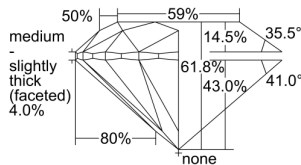

GIA®

FACSIMILE

GIA REPORT 6492722397

Verify this report at GIA.edu

GIA NATURAL DIAMOND DOSSIER®

June 22, 2024
GIA Report Number **6492722397**
Shape and Cutting Style ..... **Round Brilliant**
Measurements ..... **3.64 - 3.65 x 2.25 mm**

GRADING RESULTS

Carat Weight ..... **0.18 carat**
Color Grade ..... **E**
Clarity Grade **VS2**
Cut Grade ..... **Excellent**

ADDITIONAL GRADING INFORMATION

Polish ..... **Excellent**
Symmetry ..... **Excellent**
Fluorescence ..... **None**
Clarity Characteristics..... **Cloud, Crystal**
Inscription(s): **GIA 6492722397**

PROPORTIONS

Profile to actual proportions

GRADING SCALES

GIA COLOR SCALE	GIA CLARITY SCALE	GIA CUT SCALE	
D	FLAWLESS	EXCELLENT	
E	INTERNALLY FLAWLESS		
F		VVS₁	VERY GOOD
G	VVS₂		
H	VS₁	GOOD	
I	VS₂		
J	SI₁	FAIR	
K	SI₂		
L	I₁	POOR	
M	I₂		
N	I₃		
O			
P			
Q			
R			
S			
T			
U			
V			
W			
X			
Y			
Z