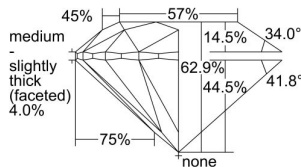

GIA®

FACSIMILE

GIA REPORT 6492724732

Verify this report at GIA.edu

GIA NATURAL DIAMOND DOSSIER®

June 22, 2024
GIA Report Number **6492724732**
Shape and Cutting Style ..... **Round Brilliant**
Measurements ..... **4.32 - 4.33 x 2.72 mm**

GRADING RESULTS

Carat Weight ..... **0.31 carat**
Color Grade ..... **D**
Clarity Grade **VVS1**
Cut Grade ..... **Excellent**

ADDITIONAL GRADING INFORMATION

Polish ..... **Excellent**
Symmetry ..... **Excellent**
Fluorescence ..... **Faint**
Clarity Characteristics ..... **Pinpoint**
Inscription(s): **GIA 6492724732**

PROPORTIONS

Profile to actual proportions

GRADING SCALES

GIA COLOR SCALE	GIA CLARITY SCALE	GIA CUT SCALE
D	FLAWLESS	EXCELLENT
E	INTERNALLY FLAWLESS	
F	VVS₁	VERY GOOD
G		
H	VS₁	GOOD
I		
J	SI₁	FAIR
K		
L	I₁	POOR
M		
N	I₂	
O		
P	I₃	
Q		
R		
S		
T		
U		
V		
W		
X		
Y		
Z