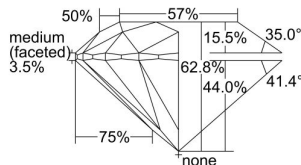

GIA®

FACSIMILE

GIA REPORT 6492725544

Verify this report at GIA.edu

GIA NATURAL DIAMOND DOSSIER®

June 24, 2024
GIA Report Number 6492725544
Shape and Cutting Style ..... Round Brilliant
Measurements ..... 4.26 - 4.30 x 2.69 mm

GRADING RESULTS

Carat Weight ..... 0.30 carat
Color Grade ..... G
Clarity Grade S11
Cut Grade ..... Excellent

ADDITIONAL GRADING INFORMATION

Polish ..... Excellent
Symmetry ..... Excellent
Fluorescence ..... Faint
Clarity Characteristics ..... Crystal
Inscription(s): GIA 6492725544

PROPORTIONS

Profile to actual proportions

GRADING SCALES

GIA COLOR SCALE	GIA CLARITY SCALE	GIA CUT SCALE	
D	FLAWLESS	EXCELLENT	
E	INTERNALLY FLAWLESS		
F		VVS₁	VERY GOOD
G	VVS₂		
H	VS₁	GOOD	
I	VS₂		
J	S1₁	FAIR	
K	S1₂		
L	I₁	POOR	
M	I₂		
N	I₃		
O			
P			
Q			
R			
S			
T			
U			
V			
W			
X			
Y			
Z