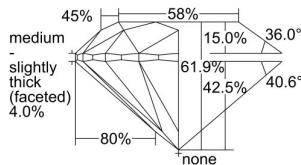

GIA®

FACSIMILE

GIA REPORT 6492727166

Verify this report at GIA.edu

GIA NATURAL DIAMOND DOSSIER®

June 22, 2024
GIA Report Number **6492727166**
Shape and Cutting Style ..... **Round Brilliant**
Measurements ..... **3.97 - 3.99 x 2.47 mm**

GRADING RESULTS

Carat Weight ..... **0.24 carat**
Color Grade ..... **G**
Clarity Grade **VS1**
Cut Grade ..... **Excellent**

ADDITIONAL GRADING INFORMATION

Polish ..... **Excellent**
Symmetry ..... **Excellent**
Fluorescence ..... **None**
Clarity Characteristics..... **Crystal, Cloud, Pinpoint**
Inscription(s): **GIA 6492727166**

PROPORTIONS

Profile to actual proportions

GRADING SCALES

GIA COLOR SCALE	GIA CLARITY SCALE	GIA CUT SCALE	
D	FLAWLESS	EXCELLENT	
E	INTERNALLY FLAWLESS		
F		VVS₁	VERY GOOD
G	VVS₂		
H	VS₁	GOOD	
I	VS₂		
J	SI₁	FAIR	
K	SI₂		
L	I₁	POOR	
M	I₂		
N	I₃		
O			
P			
Q			
R			
S			
T			
U			
V			
W			
X			
Y			
Z