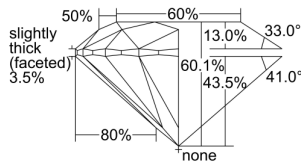

GIA®

FACSIMILE

GIA REPORT 6492727807

Verify this report at GIA.edu

GIA NATURAL DIAMOND DOSSIER®

June 24, 2024
GIA Report Number **6492727807**
Shape and Cutting Style ..... **Round Brilliant**
Measurements ..... **4.86 - 4.88 x 2.92 mm**

GRADING RESULTS

Carat Weight ..... **0.42 carat**
Color Grade ..... **J**
Clarity Grade **VVS1**
Cut Grade ..... **Excellent**

ADDITIONAL GRADING INFORMATION

Polish ..... **Excellent**
Symmetry ..... **Excellent**
Fluorescence ..... **None**
Clarity Characteristics ..... **Pinpoint**
Inscription(s): **GIA 6492727807**

PROPORTIONS

Profile to actual proportions

GRADING SCALES

GIA COLOR SCALE	GIA CLARITY SCALE	GIA CUT SCALE	
D	FLAWLESS	EXCELLENT	
E	INTERNALLY FLAWLESS		
F		VVS₁	VERY GOOD
G	VVS₂		
H	VS₁	GOOD	
I	VS₂		
J	SI₁	FAIR	
K	SI₂		
L	I₁	POOR	
M			
N			
O	I₂		
P			
Q	I₃		
R			
S			
T			
U			
V			
W			
X			
Y			
Z