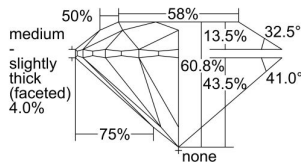

GIA®

FACSIMILE

GIA REPORT 6492729655

Verify this report at GIA.edu

GIA NATURAL DIAMOND DOSSIER®

June 24, 2024
GIA Report Number 6492729655
Shape and Cutting Style ..... Round Brilliant
Measurements ..... 4.80 - 4.82 x 2.92 mm

GRADING RESULTS

Carat Weight ..... 0.41 carat
Color Grade ..... E
Clarity Grade S11
Cut Grade ..... Excellent

ADDITIONAL GRADING INFORMATION

Polish ..... Excellent
Symmetry ..... Excellent
Fluorescence ..... None
Clarity Characteristics ..... Cloud
Inscription(s): GIA 6492729655

PROPORTIONS

Profile to actual proportions

GRADING SCALES

GIA COLOR SCALE	GIA CLARITY SCALE	GIA CUT SCALE	
D	FLAWLESS	EXCELLENT	
E	INTERNALLY FLAWLESS		
F		VVS₁	VERY GOOD
G	VVS₂		
H	VS₁	GOOD	
I	VS₂		
J	S1₁	FAIR	
K	S1₂		
L	I₁	POOR	
M	I₂		
N	I₃		
O			
P			
Q			
R			
S			
T			
U			
V			
W			
X			
Y			
Z