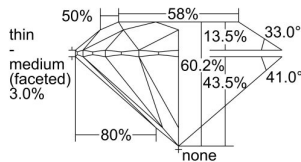

GIA®

FACSIMILE

GIA REPORT 6492729656

Verify this report at GIA.edu

GIA NATURAL DIAMOND DOSSIER®

June 21, 2024
GIA Report Number 6492729656
Shape and Cutting Style ..... Round Brilliant
Measurements ..... 4.45 - 4.48 x 2.69 mm

GRADING RESULTS

Carat Weight ..... 0.32 carat
Color Grade ..... D
Clarity Grade S11
Cut Grade ..... Excellent

ADDITIONAL GRADING INFORMATION

Polish ..... Excellent
Symmetry ..... Excellent
Fluorescence ..... None
Clarity Characteristics..... Cloud, Crystal, Feather
Inscription(s): GIA 6492729656

PROPORTIONS

Profile to actual proportions

GRADING SCALES

GIA COLOR SCALE	GIA CLARITY SCALE	GIA CUT SCALE	
D	FLAWLESS	EXCELLENT	
E	INTERNALLY FLAWLESS		
F		VVS₁	VERY GOOD
G	VVS₂		
H	VS₁	GOOD	
I	VS₂		
J	S1₁	FAIR	
K	S1₂		
L	I₁	POOR	
M	I₂		
N	I₃		
O			
P			
Q			
R			
S			
T			
U			
V			
W			
X			
Y			
Z