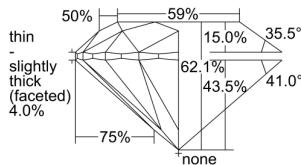

GIA®

FACSIMILE

GIA REPORT 6492730323

Verify this report at GIA.edu

GIA NATURAL DIAMOND DOSSIER®

June 22, 2024
GIA Report Number **6492730323**
Shape and Cutting Style ..... **Round Brilliant**
Measurements ..... **6.13 - 6.18 x 3.82 mm**

GRADING RESULTS

Carat Weight ..... **0.90 carat**
Color Grade ..... **E**
Clarity Grade **VS1**
Cut Grade ..... **Excellent**

ADDITIONAL GRADING INFORMATION

Polish ..... **Excellent**
Symmetry ..... **Excellent**
Fluorescence ..... **Faint**
Clarity Characteristics..... **Crystal, Needle, Pinpoint, Indented**
Natural

Inscription(s): GIA 6492730323

PROPORTIONS

Profile to actual proportions