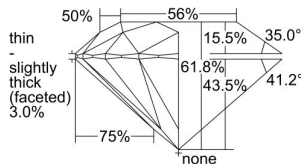

GIA®

FACSIMILE

GIA REPORT 6492730721

Verify this report at GIA.edu

GIA NATURAL DIAMOND DOSSIER®

July 03, 2024
GIA Report Number **6492730721**
Shape and Cutting Style ..... **Round Brilliant**
Measurements ..... **4.30 - 4.33 x 2.67 mm**

GRADING RESULTS

Carat Weight ..... **0.30 carat**
Color Grade ..... **K**
Clarity Grade ..... **Internally Flawless**
Cut Grade ..... **Excellent**

ADDITIONAL GRADING INFORMATION

Polish ..... **Excellent**
Symmetry ..... **Excellent**
Fluorescence ..... **Medium Blue**
Clarity Characteristics... **Surface Graining, Minor Details of Polish**
Inscription(s): **GIA 6492730721**

PROPORTIONS

Profile to actual proportions