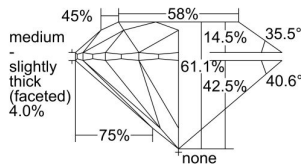

GIA®

FACSIMILE

GIA REPORT 6492731166

Verify this report at GIA.edu

GIA NATURAL DIAMOND DOSSIER®

June 24, 2024
GIA Report Number **6492731166**
Shape and Cutting Style ..... **Round Brilliant**
Measurements ..... **4.27 - 4.31 x 2.62 mm**

GRADING RESULTS

Carat Weight ..... **0.30 carat**
Color Grade ..... **F**
Clarity Grade **VVS1**
Cut Grade ..... **Excellent**

ADDITIONAL GRADING INFORMATION

Polish ..... **Excellent**
Symmetry ..... **Excellent**
Fluorescence ..... **Faint**
Clarity Characteristics ..... **Feather**
Inscription(s): **GIA 6492731166**

PROPORTIONS

Profile to actual proportions

GRADING SCALES

GIA COLOR SCALE	GIA CLARITY SCALE	GIA CUT SCALE	
D	FLAWLESS	EXCELLENT	
E	INTERNALLY FLAWLESS		
F		VVS₁	VERY GOOD
G	VVS₂		
H	VS₁	GOOD	
I	VS₂		
J	SI₁	FAIR	
K	SI₂		
L	I₁	POOR	
M	I₂		
N	I₃		
O			
P			
Q			
R			
S			
T			
U			
V			
W			
X			
Y			
Z