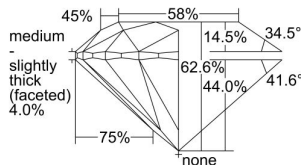

GIA®

FACSIMILE

GIA REPORT 6492731372

Verify this report at GIA.edu

GIA NATURAL DIAMOND DOSSIER®

June 25, 2024
GIA Report Number **6492731372**
Shape and Cutting Style ..... **Round Brilliant**
Measurements ..... **4.26 - 4.30 x 2.68 mm**

GRADING RESULTS

Carat Weight ..... **0.30 carat**
Color Grade ..... **G**
Clarity Grade **S11**
Cut Grade ..... **Excellent**

ADDITIONAL GRADING INFORMATION

Polish ..... **Excellent**
Symmetry ..... **Excellent**
Fluorescence ..... **None**
Clarity Characteristics..... **Crystal, Feather**
Inscription(s): **GIA 6492731372**

PROPORTIONS

Profile to actual proportions