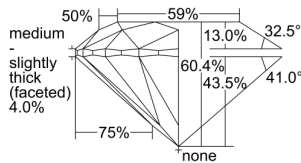

GIA®

FACSIMILE

GIA REPORT 6492731531

Verify this report at GIA.edu

GIA NATURAL DIAMOND DOSSIER®

June 24, 2024
GIA Report Number 6492731531
Shape and Cutting Style ..... Round Brilliant
Measurements ..... 4.33 - 4.34 x 2.62 mm

GRADING RESULTS

Carat Weight ..... 0.30 carat
Color Grade ..... E
Clarity Grade VS1
Cut Grade ..... Excellent

ADDITIONAL GRADING INFORMATION

Polish ..... Excellent
Symmetry ..... Excellent
Fluorescence ..... Faint
Clarity Characteristics..... Crystal, Needle, Pinpoint
Inscription(s): GIA 6492731531

PROPORTIONS

Profile to actual proportions

GRADING SCALES

GIA COLOR SCALE	GIA CLARITY SCALE	GIA CUT SCALE
D	FLAWLESS	EXCELLENT
E	FLAWLESS	
F	INTERNALLY FLAWLESS	VERY GOOD
G	FLAWLESS	
H	VVS₁	GOOD
I	VVS₂	
J	VS₁	FAIR
K	VS₂	
L	SI₁	POOR
M	SI₂	
N	I₁	
O	I₂	
P	I₃	
Q		
R		
S		
T		
U		
V		
W		
X		
Y		
Z