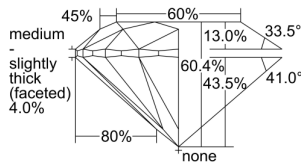

GIA®

FACSIMILE

GIA REPORT 6492731971

Verify this report at GIA.edu

GIA NATURAL DIAMOND DOSSIER®

June 24, 2024
GIA Report Number **6492731971**
Shape and Cutting Style ..... **Round Brilliant**
Measurements ..... **3.86 - 3.87 x 2.34 mm**

GRADING RESULTS

Carat Weight ..... **0.21 carat**
Color Grade ..... **G**
Clarity Grade **VS2**
Cut Grade ..... **Excellent**

ADDITIONAL GRADING INFORMATION

Polish ..... **Excellent**
Symmetry ..... **Excellent**
Fluorescence ..... **Faint**
Clarity Characteristics ..... **Cloud**
Inscription(s): **GIA 6492731971**

PROPORTIONS

Profile to actual proportions

GRADING SCALES

GIA COLOR SCALE	GIA CLARITY SCALE	GIA CUT SCALE	
D	FLAWLESS	EXCELLENT	
E	INTERNALLY FLAWLESS		
F		VVS₁	VERY GOOD
G	VVS₂		
H	VS₁	GOOD	
I	VS₂		
J	SI₁	FAIR	
K	SI₂		
L	I₁	POOR	
M			I₂
N	I₃		
O			
P			
Q			
R			
S			
T			
U			
V			
W			
X			
Y			
Z