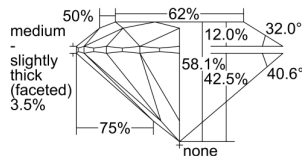

GIA®

FACSIMILE

GIA REPORT

6492734312

Verify this report at GIA.edu

GIA NATURAL DIAMOND DOSSIER®

June 21, 2024
GIA Report Number **6492734312**
Shape and Cutting Style ..... **Round Brilliant**
Measurements ..... **4.40 - 4.41 x 2.56 mm**

GRADING RESULTS

Carat Weight ..... **0.30 carat**
Color Grade ..... **F**
Clarity Grade **S11**
Cut Grade ..... **Very Good**

ADDITIONAL GRADING INFORMATION

Polish ..... **Excellent**
Symmetry ..... **Excellent**
Fluorescence ..... **None**
Clarity Characteristics..... **Cloud, Crystal**
Inscription(s): **GIA 6492734312**

PROPORTIONS

Profile to actual proportions

GRADING SCALES

GIA COLOR SCALE	GIA CLARITY SCALE	GIA CUT SCALE
D	FLAWLESS	EXCELLENT
E	FLAWLESS	
F	INTERNALLY FLAWLESS	VERY GOOD
G	VVS₁	
H	VVS₂	GOOD
I	VS₁	
J	VS₂	FAIR
K	S1₁	
L	S1₂	POOR
M	I₁	
N	I₂	
O	I₃	
P		
Q		
R		
S		
T		
U		
V		
W		
X		
Y		
Z