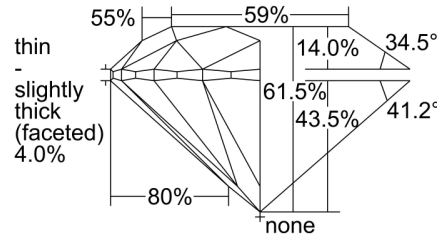

GIA NATURAL DIAMOND GRADING REPORT

June 25, 2024
 GIA Report Number 6492735646
 Shape and Cutting Style Round Brilliant
 Measurements 6.39 - 6.43 x 3.95 mm

GRADING RESULTS

Carat Weight 1.00 carat
 Color Grade I
 Clarity Grade SI1
 Cut Grade Excellent

Profile to actual proportions

CLARITY CHARACTERISTICS

KEY TO SYMBOLS*

-  Cloud
-  Feather
-  Crystal
-  Needle

* Red symbols denote internal characteristics (inclusions). Green or black symbols denote external characteristics (blemishes). Diagram is an approximate representation of the diamond, and symbols shown indicate type, position, and approximate size of clarity characteristics. All clarity characteristics may not be shown. Details of finish are not shown.