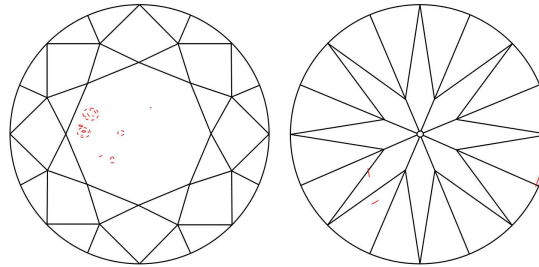

GIA NATURAL DIAMOND GRADING REPORT

June 25, 2024
 GIA Report Number 6492735646
 Shape and Cutting Style Round Brilliant
 Measurements 6.39 - 6.43 x 3.95 mm

GRADING RESULTS

Carat Weight 1.00 carat
 Color Grade I
 Clarity Grade SI1
 Cut Grade Excellent

Profile to actual proportions

CLARITY CHARACTERISTICS

KEY TO SYMBOLS*

-  Cloud
-  Feather
-  Crystal
-  Needle

* Red symbols denote internal characteristics (inclusions). Green or black symbols denote external characteristics (blemishes). Diagram is an approximate representation of the diamond, and symbols shown indicate type, position, and approximate size of clarity characteristics. All clarity characteristics may not be shown. Details of finish are not shown.