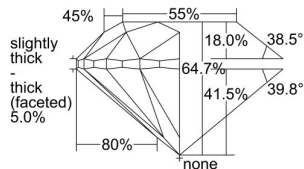

GIA®

FACSIMILE

GIA REPORT 6492737528

Verify this report at GIA.edu

GIA NATURAL DIAMOND DOSSIER®

June 24, 2024
GIA Report Number **6492737528**
Shape and Cutting Style ..... **Round Brilliant**
Measurements ..... **4.89 - 4.97 x 3.19 mm**

GRADING RESULTS

Carat Weight ..... **0.50 carat**
Color Grade ..... **F**
Clarity Grade **VS2**
Cut Grade ..... **Very Good**

ADDITIONAL GRADING INFORMATION

Polish ..... **Excellent**
Symmetry ..... **Good**
Fluorescence ..... **None**
Clarity Characteristics..... **Crystal, Cloud**
Inscription(s): **GIA 6492737528**

PROPORTIONS

Profile to actual proportions