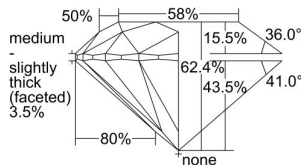

GIA®

FACSIMILE

GIA REPORT 6492741666

Verify this report at GIA.edu

GIA NATURAL DIAMOND DOSSIER®

June 25, 2024
GIA Report Number **6492741666**
Shape and Cutting Style ..... **Round Brilliant**
Measurements ..... **4.71 - 4.75 x 2.95 mm**

GRADING RESULTS

Carat Weight ..... **0.41 carat**
Color Grade ..... **F**
Clarity Grade **VS2**
Cut Grade ..... **Excellent**

ADDITIONAL GRADING INFORMATION

Polish ..... **Very Good**
Symmetry ..... **Excellent**
Fluorescence ..... **None**
Clarity Characteristics..... **Cloud, Crystal, Feather**
Inscription(s): **GIA 6492741666**

PROPORTIONS

Profile to actual proportions