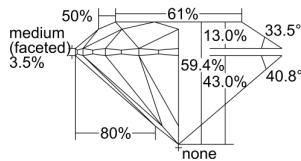

GIA®

FACSIMILE

GIA REPORT 6492742182

Verify this report at GIA.edu

GIA NATURAL DIAMOND DOSSIER®

June 25, 2024
GIA Report Number **6492742182**
Shape and Cutting Style ..... **Round Brilliant**
Measurements ..... **4.54 - 4.57 x 2.70 mm**

GRADING RESULTS

Carat Weight ..... **0.34 carat**
Color Grade ..... **H**
Clarity Grade **VVS1**
Cut Grade ..... **Excellent**

ADDITIONAL GRADING INFORMATION

Polish ..... **Excellent**
Symmetry ..... **Excellent**
Fluorescence ..... **None**
Clarity Characteristics..... **Internal Graining**
Inscription(s): **GIA 6492742182**

PROPORTIONS

Profile to actual proportions

GRADING SCALES

GIA COLOR SCALE	GIA CLARITY SCALE	GIA CUT SCALE	
D	FLAWLESS	EXCELLENT	
E	INTERNALLY FLAWLESS		
F		VVS₁	VERY GOOD
G	VVS₂		
H	VS₁	GOOD	
I	VS₂		
J	SI₁	FAIR	
K	SI₂		
L	I₁	POOR	
M	I₂		
N	I₃		
O			
P			
Q			
R			
S			
T			
U			
V			
W			
X			
Y			
Z