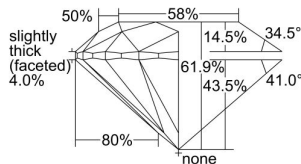

GIA®

FACSIMILE

GIA REPORT 6492742267

Verify this report at GIA.edu

GIA NATURAL DIAMOND DOSSIER®

June 26, 2024
GIA Report Number **6492742267**
Shape and Cutting Style ..... **Round Brilliant**
Measurements ..... **5.05 - 5.08 x 3.14 mm**

GRADING RESULTS

Carat Weight ..... **0.50 carat**
Color Grade ..... **F**
Clarity Grade **S12**
Cut Grade ..... **Excellent**

ADDITIONAL GRADING INFORMATION

Polish ..... **Excellent**
Symmetry ..... **Excellent**
Fluorescence ..... **Faint**
Clarity Characteristics..... **Cloud, Crystal, Feather**
Inscription(s): **GIA 6492742267**

PROPORTIONS

Profile to actual proportions