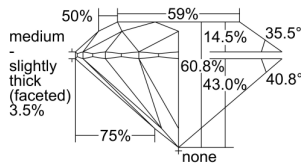

GIA®

FACSIMILE

GIA REPORT 6492742571

Verify this report at GIA.edu

GIA NATURAL DIAMOND DOSSIER®

June 25, 2024
GIA Report Number **6492742571**
Shape and Cutting Style ..... **Round Brilliant**
Measurements ..... **4.32 - 4.34 x 2.63 mm**

GRADING RESULTS

Carat Weight ..... **0.30 carat**
Color Grade ..... **E**
Clarity Grade **S11**
Cut Grade ..... **Excellent**

ADDITIONAL GRADING INFORMATION

Polish ..... **Very Good**
Symmetry ..... **Excellent**
Fluorescence ..... **None**
Clarity Characteristics..... **Crystal, Cloud, Feather**
Inscription(s): **GIA 6492742571**

PROPORTIONS

Profile to actual proportions

GRADING SCALES

GIA COLOR SCALE	GIA CLARITY SCALE	GIA CUT SCALE	
D	FLAWLESS	EXCELLENT	
E	INTERNALLY FLAWLESS		
F		VVS₁	VERY GOOD
G	VVS₂		
H	VS₁	GOOD	
I	VS₂		
J	S1₁	FAIR	
K	S1₂		
L	I₁	POOR	
M	I₂		
N	I₃		
O			
P			
Q			
R			
S			
T			
U			
V			
W			
X			
Y			
Z