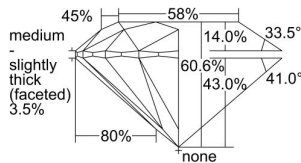

GIA®

FACSIMILE

GIA REPORT 6492743188

Verify this report at GIA.edu

GIA NATURAL DIAMOND DOSSIER®

June 25, 2024
GIA Report Number **6492743188**
Shape and Cutting Style ..... **Round Brilliant**
Measurements ..... **4.15 - 4.17 x 2.52 mm**

GRADING RESULTS

Carat Weight ..... **0.26 carat**
Color Grade ..... **F**
Clarity Grade **VVS1**
Cut Grade ..... **Excellent**

ADDITIONAL GRADING INFORMATION

Polish ..... **Excellent**
Symmetry ..... **Excellent**
Fluorescence ..... **None**
Clarity Characteristics..... **Cloud, Feather**
Inscription(s): **GIA 6492743188**

PROPORTIONS

Profile to actual proportions

GRADING SCALES

GIA COLOR SCALE	GIA CLARITY SCALE	GIA CUT SCALE	
D	FLAWLESS	EXCELLENT	
E	INTERNALLY FLAWLESS		
F		VVS₁	VERY GOOD
G	VVS₂		
H	VS₁	GOOD	
I	VS₂		
J	SI₁	FAIR	
K	SI₂		
L	I₁	POOR	
M	I₂		
N	I₃		
O			
P			
Q			
R			
S			
T			
U			
V			
W			
X			
Y			
Z