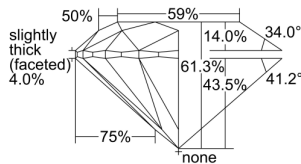

GIA®

FACSIMILE

GIA REPORT 6492743692

Verify this report at GIA.edu

GIA NATURAL DIAMOND DOSSIER®

June 24, 2024
GIA Report Number **6492743692**
Shape and Cutting Style ..... **Round Brilliant**
Measurements ..... **4.32 - 4.34 x 2.66 mm**

GRADING RESULTS

Carat Weight ..... **0.30 carat**
Color Grade ..... **D**
Clarity Grade **S12**
Cut Grade ..... **Excellent**

ADDITIONAL GRADING INFORMATION

Polish ..... **Excellent**
Symmetry ..... **Excellent**
Fluorescence ..... **None**
Clarity Characteristics..... **Crystal, Cloud**
Inscription(s): **GIA 6492743692**

PROPORTIONS

Profile to actual proportions

GRADING SCALES

GIA COLOR SCALE	GIA CLARITY SCALE	GIA CUT SCALE	
D	FLAWLESS	EXCELLENT	
E	INTERNALLY FLAWLESS		
F		VVS₁	VERY GOOD
G	VVS₂		
H	VS₁	GOOD	
I	VS₂		
J	S1₁	FAIR	
K	S1₂		
L	I₁	POOR	
M	I₂		
N	I₃		
O			
P			
Q			
R			
S			
T			
U			
V			
W			
X			
Y			
Z