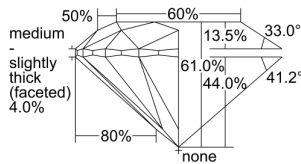

GIA®

FACSIMILE

GIA REPORT 6492744392

Verify this report at GIA.edu

GIA NATURAL DIAMOND DOSSIER®

June 25, 2024
GIA Report Number **6492744392**
Shape and Cutting Style ..... **Round Brilliant**
Measurements ..... **4.29 - 4.33 x 2.63 mm**

GRADING RESULTS

Carat Weight ..... **0.30 carat**
Color Grade ..... **E**
Clarity Grade **VS1**
Cut Grade ..... **Excellent**

ADDITIONAL GRADING INFORMATION

Polish ..... **Excellent**
Symmetry ..... **Very Good**
Fluorescence ..... **None**
Clarity Characteristics..... **Indented Natural**
Inscription(s): **GIA 6492744392**

PROPORTIONS

Profile to actual proportions

GRADING SCALES

GIA COLOR SCALE	GIA CLARITY SCALE	GIA CUT SCALE
D	FLAWLESS	EXCELLENT
E	FLAWLESS	
F	INTERNALLY FLAWLESS	VERY GOOD
G	VVS₁	
H	VVS₂	GOOD
I	VS₁	
J	VS₂	FAIR
K	SI₁	
L	SI₂	POOR
M	I₁	
N	I₂	
O	I₃	
P		
Q		
R		
S		
T		
U		
V		
W		
X		
Y		
Z