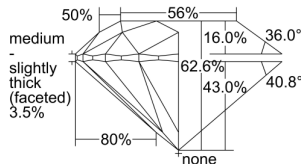

GIA®

FACSIMILE

GIA REPORT

6492745646

Verify this report at GIA.edu

GIA NATURAL DIAMOND DOSSIER®

June 25, 2024
GIA Report Number 6492745646
Shape and Cutting Style ..... Round Brilliant
Measurements ..... 5.52 - 5.54 x 3.46 mm

GRADING RESULTS

Carat Weight ..... 0.65 carat
Color Grade ..... H
Clarity Grade VS1
Cut Grade ..... Excellent

ADDITIONAL GRADING INFORMATION

Polish ..... Excellent
Symmetry ..... Excellent
Fluorescence ..... None
Clarity Characteristics ..... Crystal
Inscription(s): GIA 6492745646

PROPORTIONS

Profile to actual proportions

GRADING SCALES

GIA COLOR SCALE

COLOREDNESS	D
	E
	F
	G
	H
	I
	J
NEAR COLORLESS	K
	L
Faint	M
	N
	O
	P
Very Light	R
	S
	T
	U
	V
Light	W
	X
	Y
	Z

GIA CLARITY SCALE

FLAWLESS	VERY VERY SLIGHTLY INCLUDED	VS₁	VS₂	VS₁	VS₂	SI₁	SI₂	I₁	I₂	I₃	
											INTERNALLY FLAWLESS

GIA CUT SCALE

EXCELLENT
VERY GOOD
GOOD
FAIR
POOR