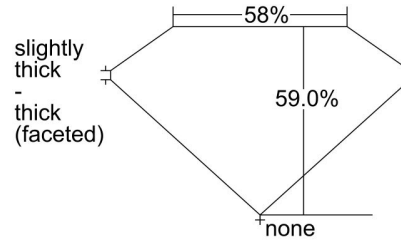

PROPORTIONS

Profile not to actual proportions