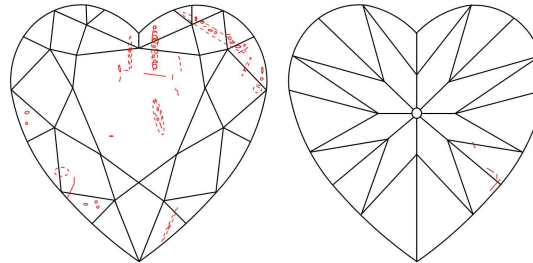

GIA NATURAL DIAMOND GRADING REPORT

June 25, 2024
GIA Report Number 6492746753
Shape and Cutting Style Heart Brilliant
Measurements 8.90 x 9.97 x 5.88 mm

GRADING RESULTS

Carat Weight 3.01 carat
Color Grade H
Clarity Grade SI1

ADDITIONAL GRADING INFORMATION

Polish Excellent
Symmetry Excellent
Fluorescence None
Inscription(s): GIA 6492746753

Comments: Additional clouds are not shown. Pinpoints are not shown.

PROPORTIONS

Profile not to actual proportions

CLARITY CHARACTERISTICS

KEY TO SYMBOLS*

- Cloud
- Crystal
- Feather
- Needle

* Red symbols denote internal characteristics (inclusions). Green or black symbols denote external characteristics (blemishes). Diagram is an approximate representation of the diamond, and symbols shown indicate type, position, and approximate size of clarity characteristics. All clarity characteristics may not be shown. Details of finish are not shown.