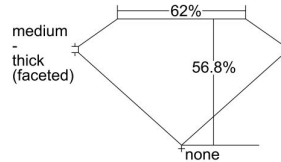

GIA®

FACSIMILE

GIA REPORT 6492754152

Verify this report at GIA.edu

GIA NATURAL DIAMOND DOSSIER®

June 26, 2024
GIA Report Number **6492754152**
Shape and Cutting Style ..... **Heart Brilliant**
Measurements ..... **5.80 x 6.81 x 3.87 mm**

GRADING RESULTS

Carat Weight ..... **0.90 carat**
Color Grade ..... **E**
Clarity Grade **VS1**

ADDITIONAL GRADING INFORMATION

Polish ..... **Excellent**
Symmetry ..... **Excellent**
Fluorescence ..... **Faint**
Clarity Characteristics..... **Crystal, Needle, Pinpoint**
Inscription(s): **GIA 6492754152**

PROPORTIONS

Profile not to actual proportions

GRADING SCALES

GIA COLOR SCALE		GIA CLARITY SCALE			
COLORLESS	D	VERY VERY SLIGHTLY INCLUDED	FLAWLESS		
	E		INTERNALLY FLAWLESS		
	F	VERY SLIGHTLY INCLUDED	VVS₁		
	G		VVS₂		
	H		VS₁		
	NEAR COLORLESS	I	SLIGHTLY INCLUDED	VS₂	
		J		SI₁	
		FAINT	K	INCLUDED	SI₂
			L		I₁
			M		I₂
VERT LIGHT	N	LIGHT	I₃		
	O				
	P				
	Q				
	R