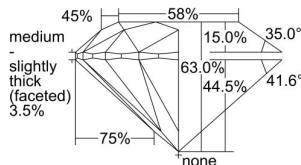

GIA®

FACSIMILE

GIA REPORT 6492754847

Verify this report at GIA.edu

GIA NATURAL DIAMOND DOSSIER®

June 26, 2024
GIA Report Number **6492754847**
Shape and Cutting Style ..... **Round Brilliant**
Measurements ..... **6.12 - 6.17 x 3.87 mm**

GRADING RESULTS

Carat Weight ..... **0.90 carat**
Color Grade ..... **E**
Clarity Grade **VS2**
Cut Grade ..... **Excellent**

ADDITIONAL GRADING INFORMATION

Polish ..... **Excellent**
Symmetry ..... **Excellent**
Fluorescence ..... **None**
Clarity Characteristics..... **Crystal, Feather, Cloud**
Inscription(s): **GIA 6492754847**

PROPORTIONS

Profile to actual proportions