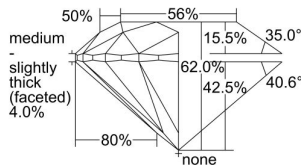

GIA®

FACSIMILE

GIA REPORT 6492757645

Verify this report at GIA.edu

GIA NATURAL DIAMOND DOSSIER®

July 11, 2024
GIA Report Number **6492757645**
Shape and Cutting Style ..... **Round Brilliant**
Measurements ..... **4.74 - 4.76 x 2.94 mm**

GRADING RESULTS

Carat Weight ..... **0.41 carat**
Color Grade ..... **I**
Clarity Grade **VS1**
Cut Grade ..... **Excellent**

ADDITIONAL GRADING INFORMATION

Polish ..... **Excellent**
Symmetry ..... **Excellent**
Fluorescence ..... **Strong Blue**
Clarity Characteristics..... **Crystal, Feather, Internal Graining**
Inscription(s): **GIA 6492757645**

PROPORTIONS

Profile to actual proportions

GRADING SCALES

GIA COLOR SCALE	GIA CLARITY SCALE	GIA CUT SCALE	
D	FLAWLESS	EXCELLENT	
E	INTERNALLY FLAWLESS		
F		VVS₁	VERY GOOD
G	VVS₂		
H	VS₁	GOOD	
I	VS₂		
J	SI₁	FAIR	
K	SI₂		
L	I₁	POOR	
M	I₂		
N	I₃		
O			
P			
Q			
R			
S			
T			
U			
V			
W			
X			
Y			
Z