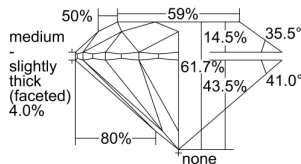

GIA®

FACSIMILE

GIA REPORT 6492757648

Verify this report at GIA.edu

GIA NATURAL DIAMOND DOSSIER®

June 26, 2024
GIA Report Number **6492757648**
Shape and Cutting Style ..... **Round Brilliant**
Measurements ..... **4.89 - 4.91 x 3.02 mm**

GRADING RESULTS

Carat Weight ..... **0.45 carat**
Color Grade ..... **L**
Clarity Grade **S11**
Cut Grade ..... **Excellent**

ADDITIONAL GRADING INFORMATION

Polish ..... **Excellent**
Symmetry ..... **Excellent**
Fluorescence ..... **None**
Clarity Characteristics..... **Crystal, Cloud**
Inscription(s): **GIA 6492757648**

PROPORTIONS

Profile to actual proportions

GRADING SCALES

GIA COLOR SCALE	GIA CLARITY SCALE	GIA CUT SCALE	
D	FLAWLESS	EXCELLENT	
E	INTERNALLY FLAWLESS		
F		VVS₁	VERY GOOD
G	VVS₂		
H	VS₁	GOOD	
I	VS₂		
J	S1₁	FAIR	
K	S1₂		
L	I₁	POOR	
M	I₂		
N	I₃		
O			
P			
Q			
R			
S			
T			
U			
V			
W			
X			
Y			
Z