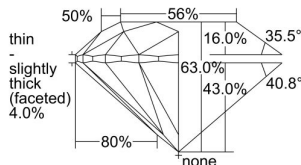

GIA®

FACSIMILE

GIA REPORT 6492758473

Verify this report at GIA.edu

GIA NATURAL DIAMOND DOSSIER®

June 28, 2024
GIA Report Number **6492758473**
Shape and Cutting Style ..... **Round Brilliant**
Measurements ..... **4.54 - 4.58 x 2.87 mm**

GRADING RESULTS

Carat Weight ..... **0.37 carat**
Color Grade ..... **E**
Clarity Grade **S12**
Cut Grade ..... **Excellent**

ADDITIONAL GRADING INFORMATION

Polish ..... **Excellent**
Symmetry ..... **Excellent**
Fluorescence ..... **None**
Clarity Characteristics..... **Cloud, Crystal**
Inscription(s): **GIA 6492758473**

PROPORTIONS

Profile to actual proportions