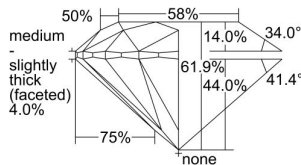

GIA®

FACSIMILE

GIA REPORT 6492759808

Verify this report at GIA.edu

GIA NATURAL DIAMOND DOSSIER®

June 26, 2024
GIA Report Number **6492759808**
Shape and Cutting Style ..... **Round Brilliant**
Measurements ..... **4.58 - 4.59 x 2.84 mm**

GRADING RESULTS

Carat Weight ..... **0.36 carat**
Color Grade ..... **D**
Clarity Grade **S12**
Cut Grade ..... **Excellent**

ADDITIONAL GRADING INFORMATION

Polish ..... **Excellent**
Symmetry ..... **Excellent**
Fluorescence ..... **None**
Clarity Characteristics..... **Cloud**
Inscription(s): **GIA 6492759808**

PROPORTIONS

Profile to actual proportions

GRADING SCALES

GIA COLOR SCALE	GIA CLARITY SCALE	GIA CUT SCALE
D	FLAWLESS	EXCELLENT
E	FLAWLESS	
F	INTERNALLY FLAWLESS	VERY GOOD
G	FLAWLESS	
H	VVS₁	GOOD
I	VVS₂	
J	VS₁	FAIR
K	VS₂	
L	S1₁	POOR
M	S1₂	
N	I₁	
O	I₂	
P	I₃	
Q		
R		
S		
T		
U		
V		
W		
X		
Y		
Z