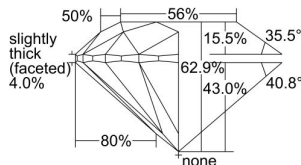

GIA®

FACSIMILE

GIA REPORT 6492761306

Verify this report at GIA.edu

GIA NATURAL DIAMOND DOSSIER®

June 27, 2024
GIA Report Number **6492761306**
Shape and Cutting Style ..... **Round Brilliant**
Measurements ..... **5.89 - 5.94 x 3.72 mm**

GRADING RESULTS

Carat Weight ..... **0.81 carat**
Color Grade ..... **G**
Clarity Grade **S12**
Cut Grade ..... **Excellent**

ADDITIONAL GRADING INFORMATION

Polish ..... **Excellent**
Symmetry ..... **Excellent**
Fluorescence ..... **None**
Clarity Characteristics ..... **Crystal, Cloud**
Inscription(s): **GIA 6492761306**

PROPORTIONS

Profile to actual proportions

GRADING SCALES

GIA COLOR SCALE	GIA CLARITY SCALE	GIA CUT SCALE	
D	FLAWLESS	EXCELLENT	
E	INTERNALLY FLAWLESS		
F		VVS₁	VERY GOOD
G	VVS₂		
H	VS₁	GOOD	
I	VS₂		
J	S1₁	FAIR	
K	S1₂		
L	I₁	POOR	
M	I₂		
N	I₃		
O			
P			
Q			
R			
S			
T			
U			
V			
W			
X			
Y			
Z