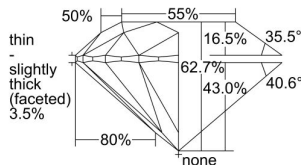

GIA®

FACSIMILE

GIA REPORT 6492763821

Verify this report at GIA.edu

GIA NATURAL DIAMOND DOSSIER®

June 26, 2024
GIA Report Number **6492763821**
Shape and Cutting Style ..... **Round Brilliant**
Measurements ..... **4.25 - 4.28 x 2.67 mm**

GRADING RESULTS

Carat Weight ..... **0.30 carat**
Color Grade ..... **F**
Clarity Grade **S11**
Cut Grade ..... **Excellent**

ADDITIONAL GRADING INFORMATION

Polish ..... **Excellent**
Symmetry ..... **Excellent**
Fluorescence ..... **None**
Clarity Characteristics..... **Feather, Crystal, Cloud**
Inscription(s): **GIA 6492763821**

PROPORTIONS

Profile to actual proportions

GRADING SCALES

GIA COLOR SCALE	GIA CLARITY SCALE	GIA CUT SCALE	
D	FLAWLESS	EXCELLENT	
E	INTERNALLY FLAWLESS		
F		VVS₁	VERY GOOD
G	VVS₂		
H	VS₁	GOOD	
I	VS₂		
J	S1₁	FAIR	
K	S1₂		
L	I₁	POOR	
M	I₂		
N	I₃		
O			
P			
Q			
R			
S			
T			
U			
V			
W			
X			
Y			
Z