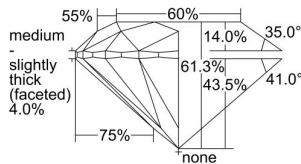

GIA®

FACSIMILE

GIA REPORT

6492764641

Verify this report at GIA.edu

GIA NATURAL DIAMOND DOSSIER®

June 27, 2024
GIA Report Number **6492764641**
Shape and Cutting Style ..... **Round Brilliant**
Measurements ..... **4.27 - 4.33 x 2.63 mm**

GRADING RESULTS

Carat Weight ..... **0.30 carat**
Color Grade ..... **I**
Clarity Grade **S11**
Cut Grade ..... **Excellent**

ADDITIONAL GRADING INFORMATION

Polish ..... **Excellent**
Symmetry ..... **Very Good**
Fluorescence ..... **None**
Clarity Characteristics ..... **Feather**
Inscription(s): **GIA 6492764641**

PROPORTIONS

Profile to actual proportions

GRADING SCALES

GIA COLOR SCALE	GIA CLARITY SCALE	GIA CUT SCALE	
D	FLAWLESS	EXCELLENT	
E	INTERNALLY FLAWLESS		
F		VVS₁	VERY GOOD
G	VVS₂		
H	VS₁	GOOD	
I	VS₂		
J	S1₁	FAIR	
K	S1₂		
L	I₁	POOR	
M	I₂		
N	I₃		
O			
P			
Q			
R			
S			
T			
U			
V			
W			
X			
Y			
Z