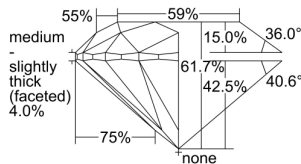

GIA®

FACSIMILE

GIA REPORT 6492766423

Verify this report at GIA.edu

GIA NATURAL DIAMOND DOSSIER®

June 27, 2024
GIA Report Number **6492766423**
Shape and Cutting Style ..... **Round Brilliant**
Measurements ..... **6.17 - 6.20 x 3.82 mm**

GRADING RESULTS

Carat Weight ..... **0.91 carat**
Color Grade ..... **L**
Clarity Grade **VS1**
Cut Grade ..... **Excellent**

ADDITIONAL GRADING INFORMATION

Polish ..... **Excellent**
Symmetry ..... **Excellent**
Fluorescence ..... **Faint**
Clarity Characteristics ..... **Cloud, Feather, Pinpoint**
Inscription(s): **GIA 6492766423**

PROPORTIONS

Profile to actual proportions

GRADING SCALES

GIA COLOR SCALE	GIA CLARITY SCALE	GIA CUT SCALE	
D	FLAWLESS	EXCELLENT	
E	INTERNALLY FLAWLESS		
F		VVS₁	VERY GOOD
G	VVS₂		
H	VS₁	GOOD	
I	VS₂		
J	SI₁	FAIR	
K	SI₂		
L	I₁	POOR	
M	I₂		
N	I₃		
O			
P			
Q			
R			
S			
T			
U			
V			
W			
X			
Y			
Z