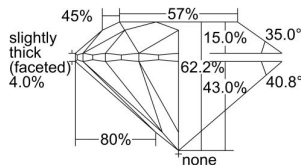

GIA®

FACSIMILE

GIA REPORT 6492767312

Verify this report at GIA.edu

GIA NATURAL DIAMOND DOSSIER®

June 27, 2024
GIA Report Number **6492767312**
Shape and Cutting Style ..... **Round Brilliant**
Measurements ..... **4.26 - 4.28 x 2.66 mm**

GRADING RESULTS

Carat Weight ..... **0.30 carat**
Color Grade ..... **I**
Clarity Grade **S11**
Cut Grade ..... **Excellent**

ADDITIONAL GRADING INFORMATION

Polish ..... **Very Good**
Symmetry ..... **Excellent**
Fluorescence ..... **Faint**
Clarity Characteristics ..... **Cloud, Crystal**
Inscription(s): **GIA 6492767312**

PROPORTIONS

GRADING SCALES

GIA COLOR SCALE	GIA CLARITY SCALE	GIA CUT SCALE
COLOREDLESS	FLAWLESS	EXCELLENT
D	INTERNALLY FLAWLESS	
E	VVS₁	VERY GOOD
F		
G	VVS₂	
H	VS₁	GOOD
I		
J	VS₂	
K	SI₁	FAIR
L		
M	SI₂	
N	I₁	POOR
O		
P	I₂	
Q	I₃	
R		
S		
T		
U		
V		
W		
X		
Y		
Z