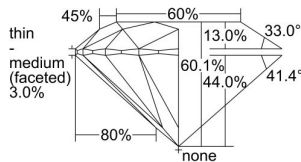

GIA®

FACSIMILE

GIA REPORT 6492772361

Verify this report at GIA.edu

GIA NATURAL DIAMOND DOSSIER®

July 02, 2024
GIA Report Number **6492772361**
Shape and Cutting Style ..... **Round Brilliant**
Measurements ..... **5.05 - 5.08 x 3.05 mm**

GRADING RESULTS

Carat Weight ..... **0.47 carat**
Color Grade ..... **E**
Clarity Grade **VS2**
Cut Grade ..... **Excellent**

ADDITIONAL GRADING INFORMATION

Polish ..... **Excellent**
Symmetry ..... **Excellent**
Fluorescence ..... **Faint**
Clarity Characteristics..... **Crystal, Needle, Feather**
Inscription(s): **GIA 6492772361**

PROPORTIONS

Profile to actual proportions

GRADING SCALES

GIA COLOR SCALE	GIA CLARITY SCALE	GIA CUT SCALE	
D	FLAWLESS	EXCELLENT	
E	INTERNALLY FLAWLESS		
F		VVS₁	VERY GOOD
G	VVS₂		
H	VS₁	GOOD	
I	VS₂		
J	SI₁	FAIR	
K	SI₂		
L	I₁	POOR	
M	I₂		
N	I₃		
O			
P			
Q			
R			
S			
T			
U			
V			
W			
X			
Y			
Z